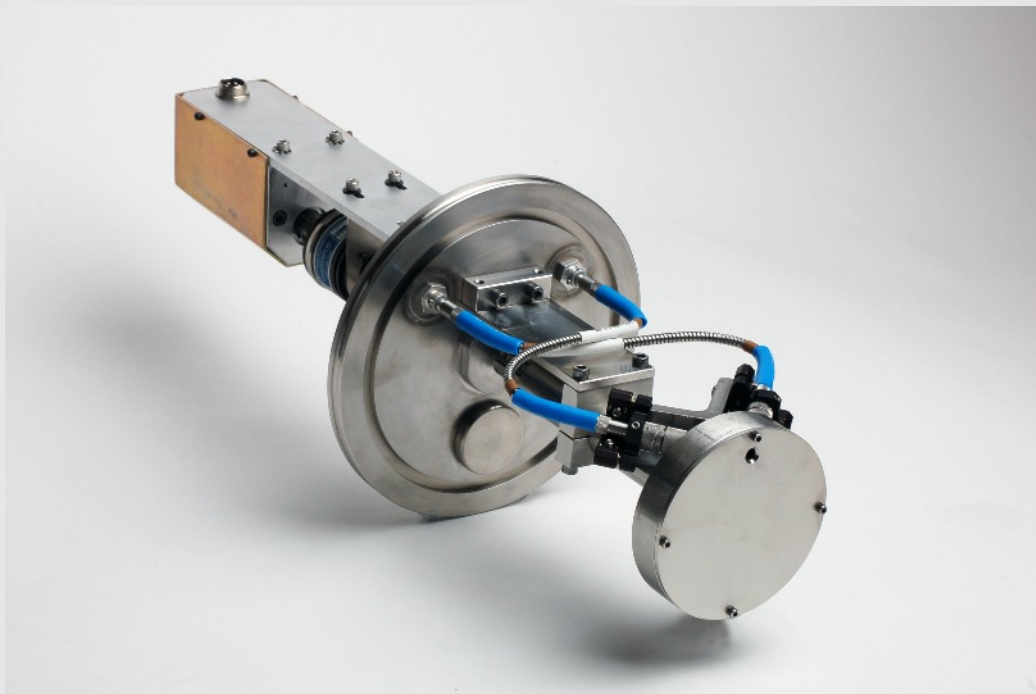

# OMS WITNESS GLASS CHANGER

---

## Multi-Position Optical Monitor Witness Glass Assembly

- **50 Optical Monitoring Positions**
- **Automatic Position Indexing**
- **Back side or Front side Monitoring**
- **Reflection or Transmission Measurements**
- **Port for Quartz Crystal Rate Sensor**
- **4.5” Flange Mounting**