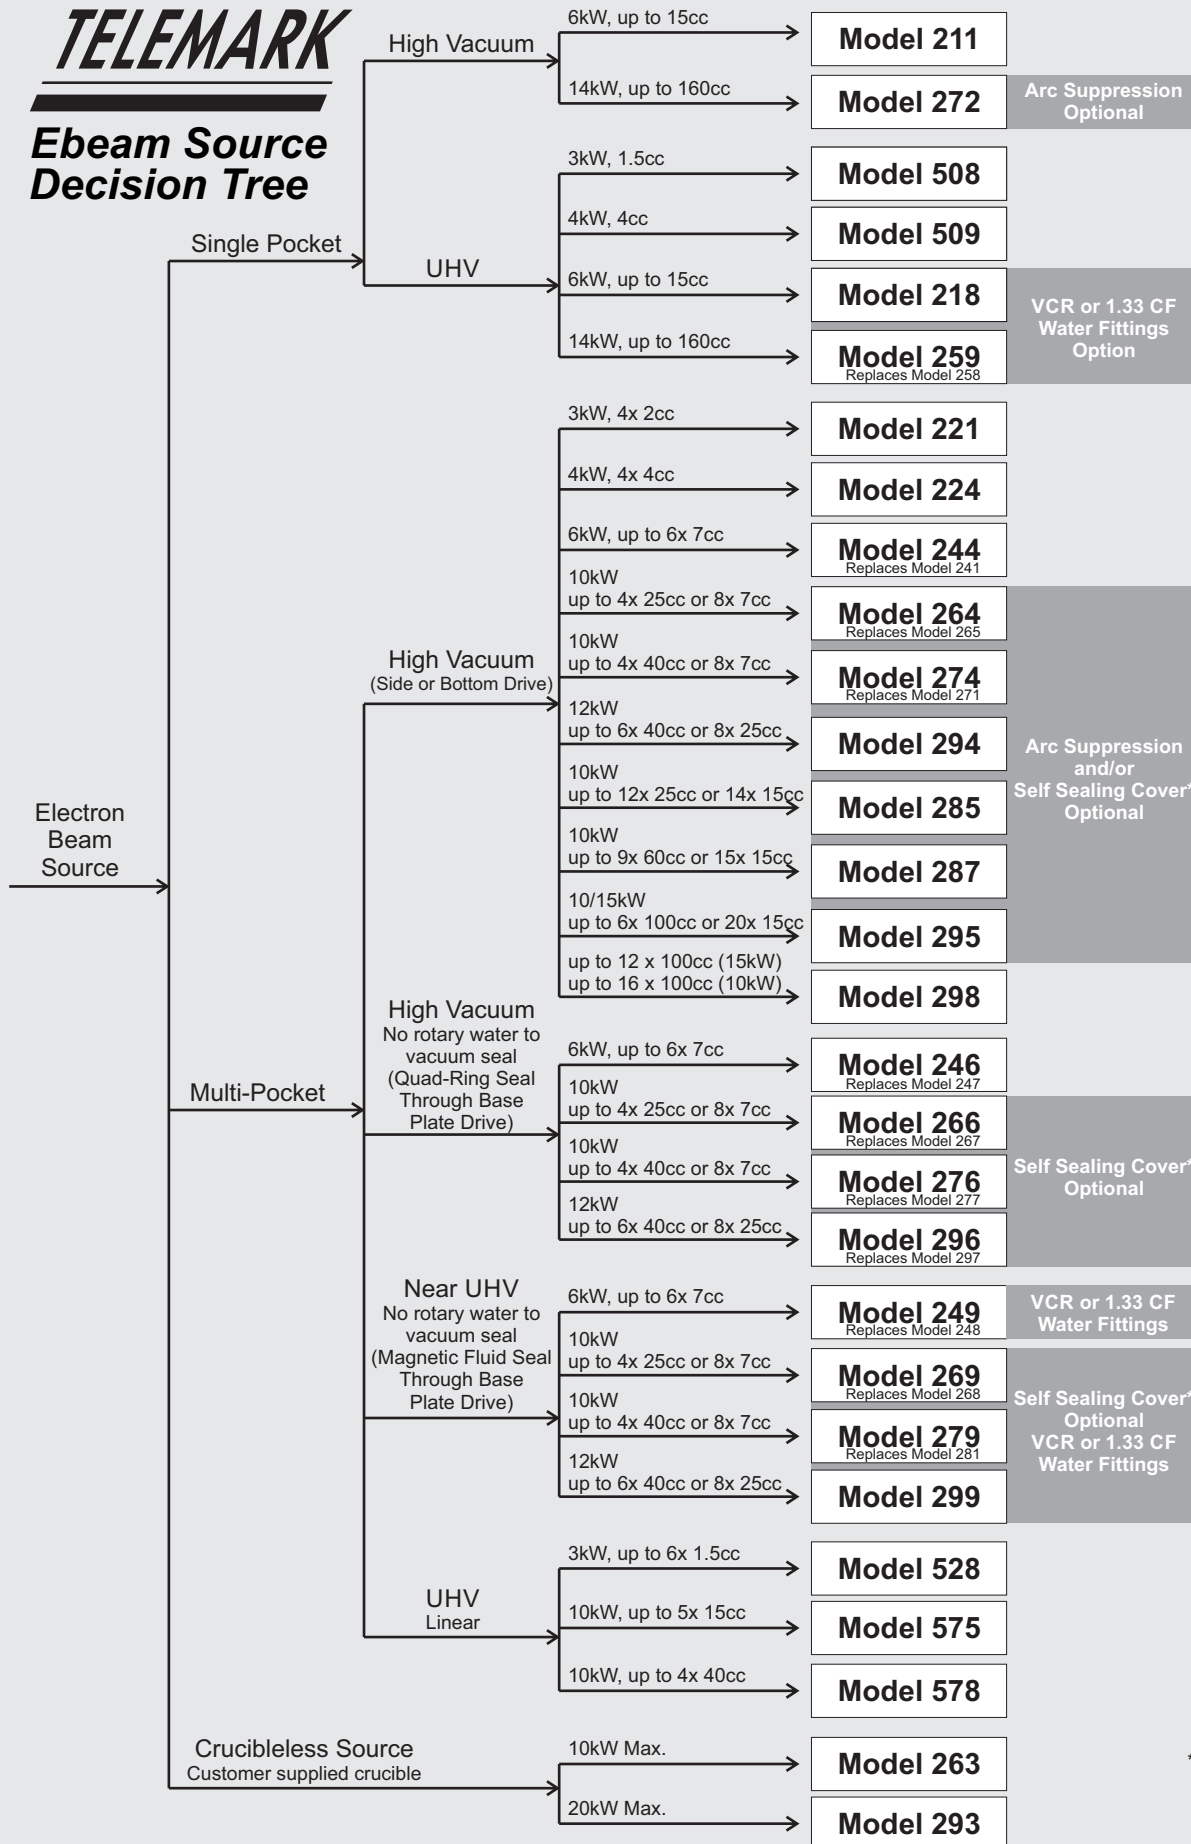

# TELEMARK

## Ebeam Source Decision Tree

\*Self Sealing Cover only available with certain crucible configurations